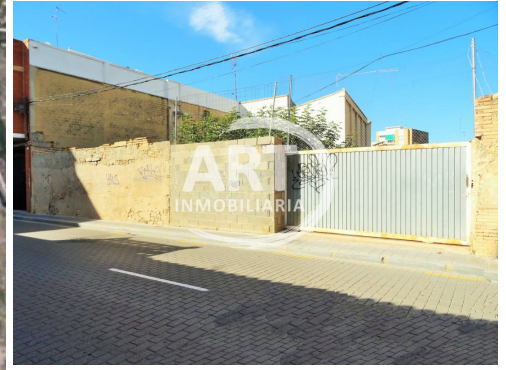

+34 962 652 561 info@artinmobiliaria.com www.artinmobiliaria.com

Plaza Ayuntamiento 10, 46184 San Antonio de Benagéber, Valencia

Follow us on:

URBAN PLOT IN BENIMÁMET

REF: 814

SALE
250.000€

413 M² PLOT

Features

✓ At street level

In this area enjoy...

MEDICAL CENTER
300 m

TRAIN STATION
470 m

SCHOOLS
300 m

PHARMACY
270 m