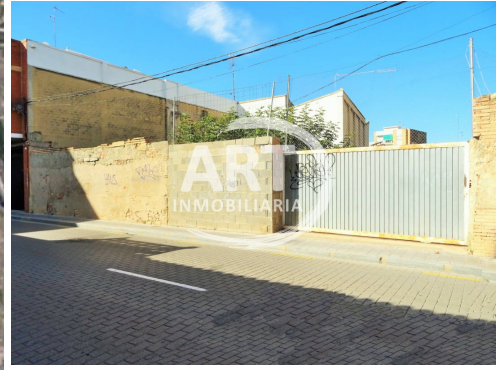

+34 962 652 561 info@artinmobiliaria.com www.artinmobiliaria.com

Plaza Ayuntamiento 10, 46184 San Antonio de Benagéber, Valencia

Follow us on:

URBAN PLOT IN BENIMÁMET

REF: 814

SALE
330.000€

413 M² PLOT

Features

✓ At street level

In this area enjoy...

MEDICAL CENTER
300 m

TRAIN STATION
470 m

SCHOOLS
300 m

PHARMACY
270 m