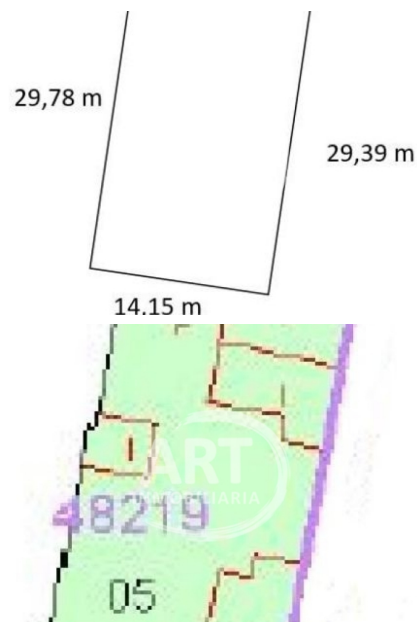

196 M² M² BUILT 416 M² M² PLOT

CONSTRUCTION YEAR: ORIENTATION: NORTE-SUR-ESTE-OESTE ENERGY CERTIFICATE: En trámite

In this area enjoy...

MEDICAL CENTER
400 m²

SUPERMARKET
500 m²

SCHOOLS
300 m²