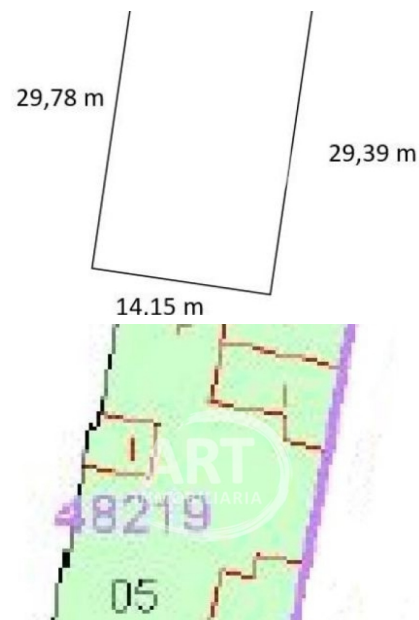

## VILLAGE HOUSE IN SAN ANTONIO DE BENAGÉBER

REF: 1255

**SALE**  
**415.000€**

196 M<sup>2</sup> M<sup>2</sup> BUILT 416 M<sup>2</sup> M<sup>2</sup> PLOT

CONSTRUCTION YEAR: ORIENTATION: NORTE-SUR-ESTE-OESTE ENERGY CERTIFICATE: En trámite