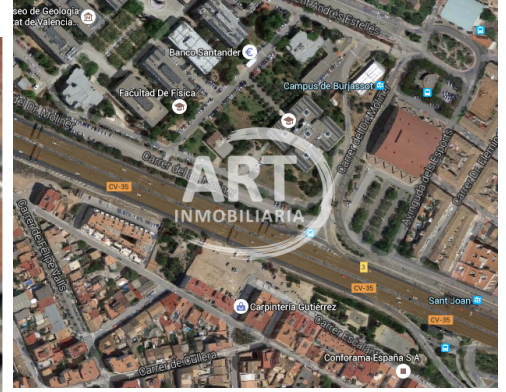

## PLOT FOR DEVELOPMENT IN BURJASOT

REF: 586

**SALE**  
**210.000€**

305 M<sup>2</sup> PLOT