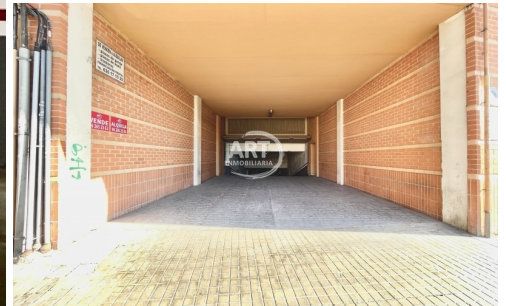

REF: 1840

SALE 12.000€
RENT 70€

12 M² BUILT

Features

✓ At street level